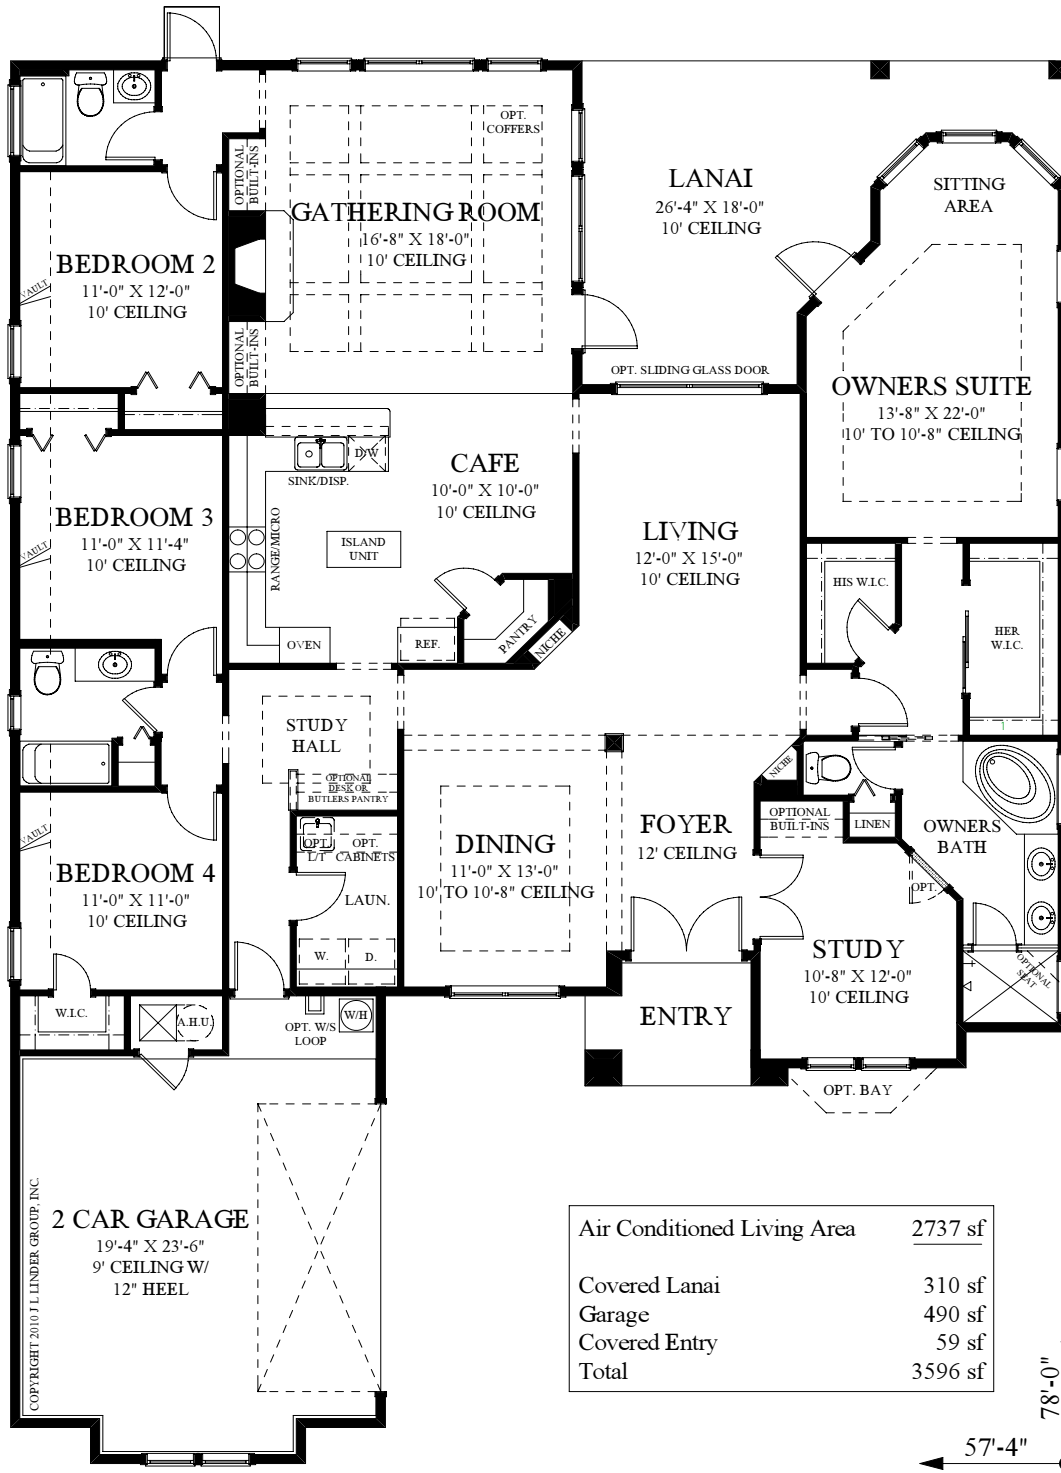

JL Linder

GROUP INC.

TOSCANA - MEDITERRANEAN

TOSCANA - COUNTRY MANOR

(SHOWN WITH OPTIONAL STONE AND OPTIONAL METAL ROOF AT BAY WINDOW)

TOSCANA

CBC050140
COPYRIGHT 2010 J.L. LINDER GROUP, INC.

In the interest of continuous improvement and to meet the changing market conditions, the builder reserves the right to modify the plans, specifications and products without notice or obligation. Actual dimensions may vary.

FIRST FLOOR PLAN

Air Conditioned Living Area	2737 sf
Covered Lanai	310 sf
Garage	490 sf
Covered Entry	59 sf
Total	3596 sf